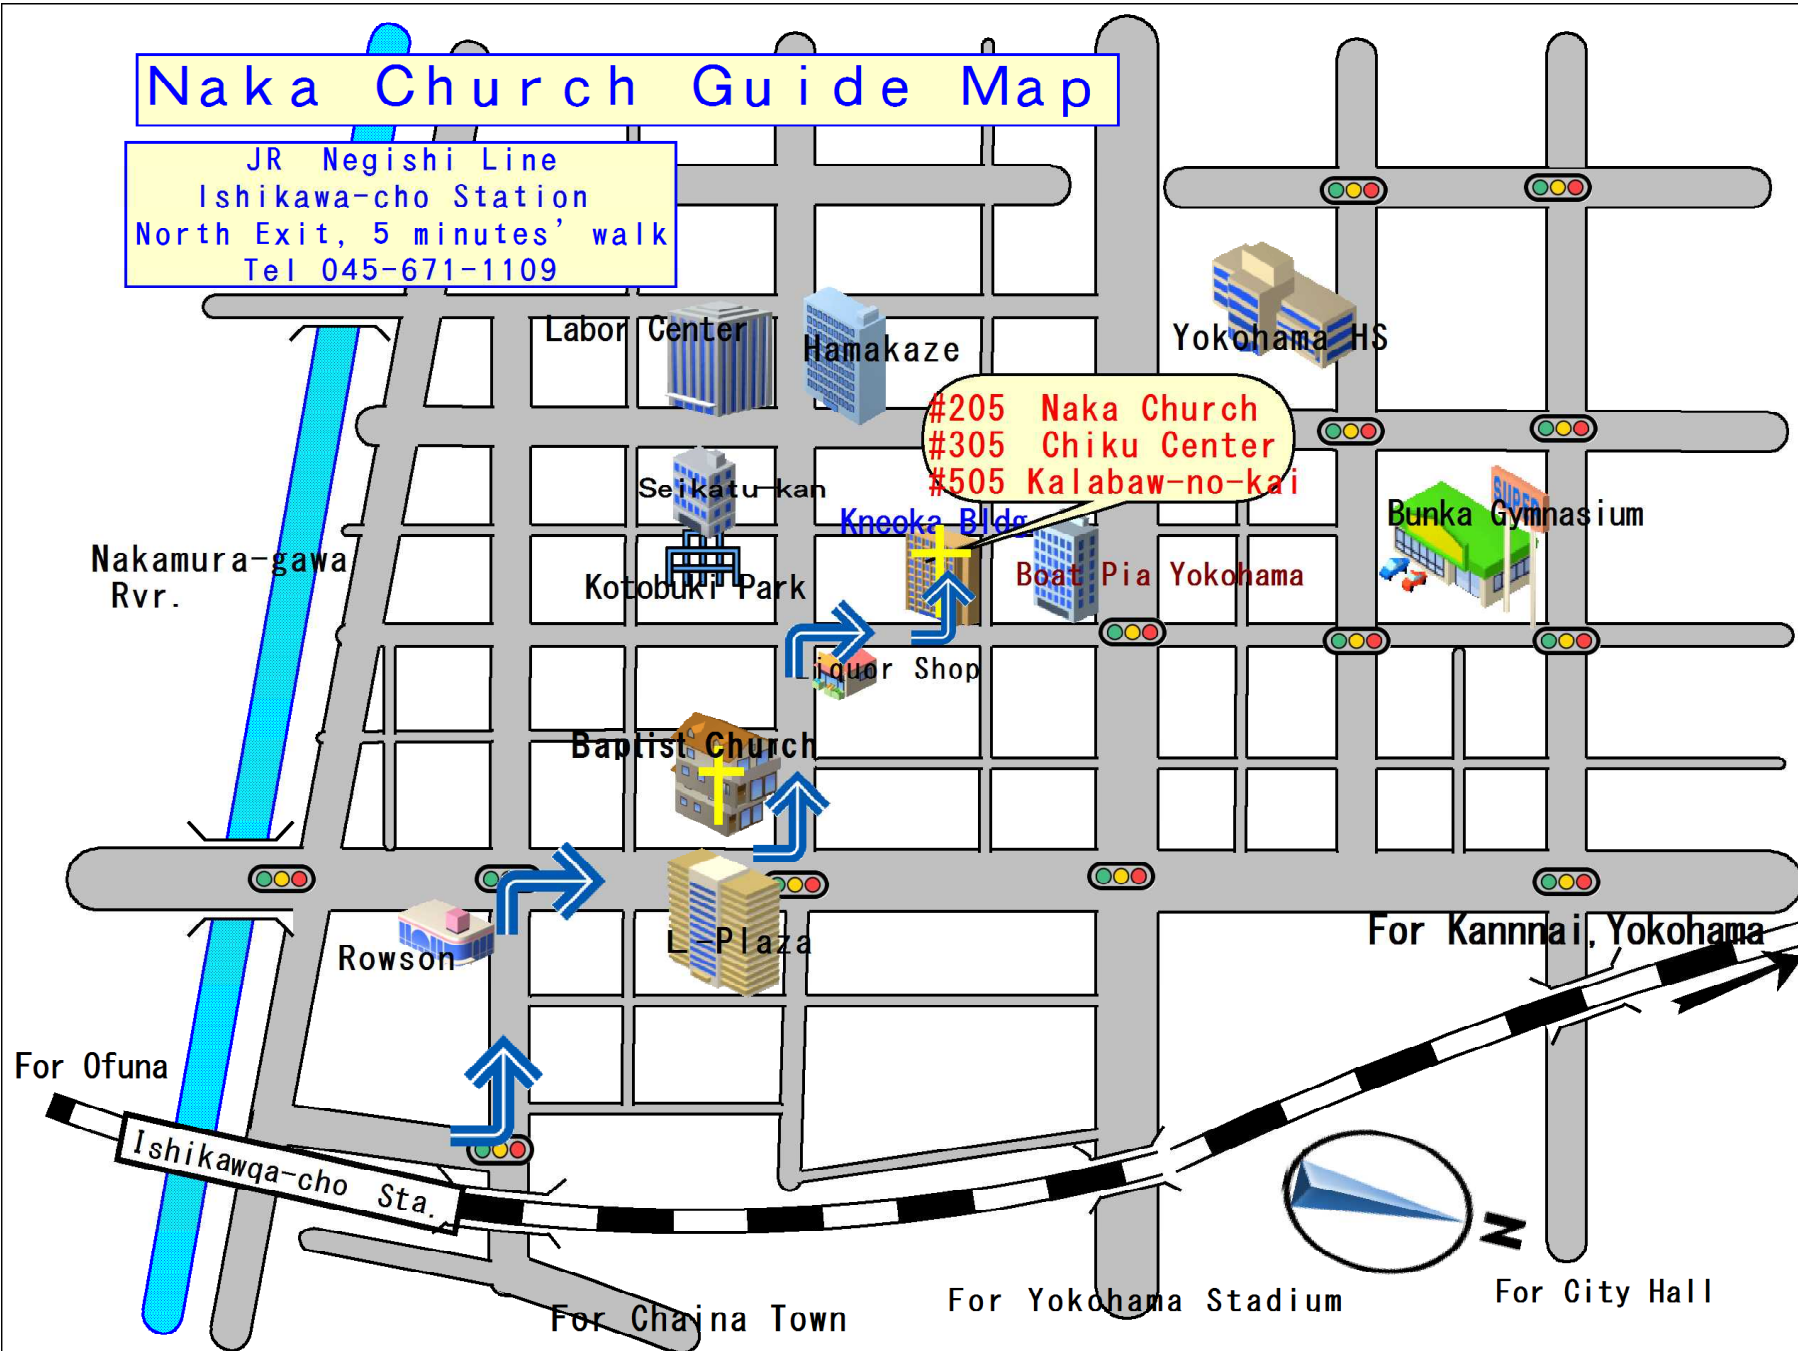

Naka Church Guide Map

JR Negishi Line
Ishikawa-cho Station
North Exit, 5 minutes' walk
Tel 045-671-1109

#205 Naka Church
#305 Chiku Center
#505 Kalabaw-no-kai

Nakamura-gawa Rvr.

Labor Center

Hamakaze

Yokohama HS

Seikatu-kan

Kneeka Bldg

Bunka Gymnasium

Kotobuki Park

Liquor Shop

Boat Pia Yokohama

Baptist Church

Rowson

L-Plaza

For Kannnai, Yokohama

For Ofuna

Ishikawa-cho Sta.

For Chayna Town

For Yokohama Stadium

For City Hall